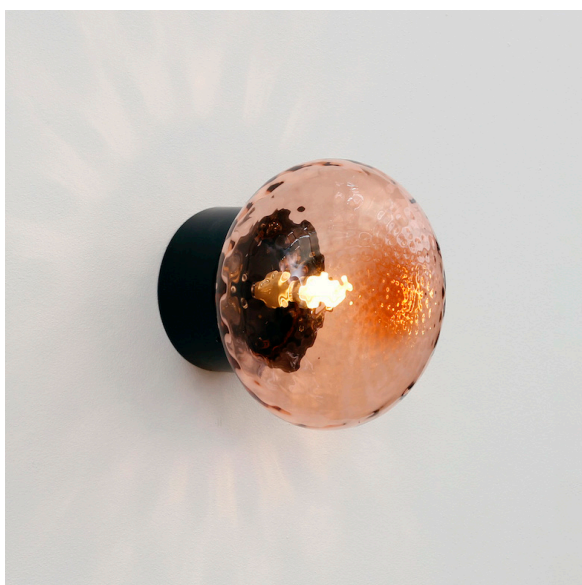

## Dimple Wall Light

### Dimensions

ø 150 x D 140 mm

\*As each one is free formed, sizes will vary slightly.

### Finish

Tourmaline

Apricot

Clear

### Material

Base: Mild steel, powder coat finish,  
Interpon Black Ink

Shade: Free blown glass