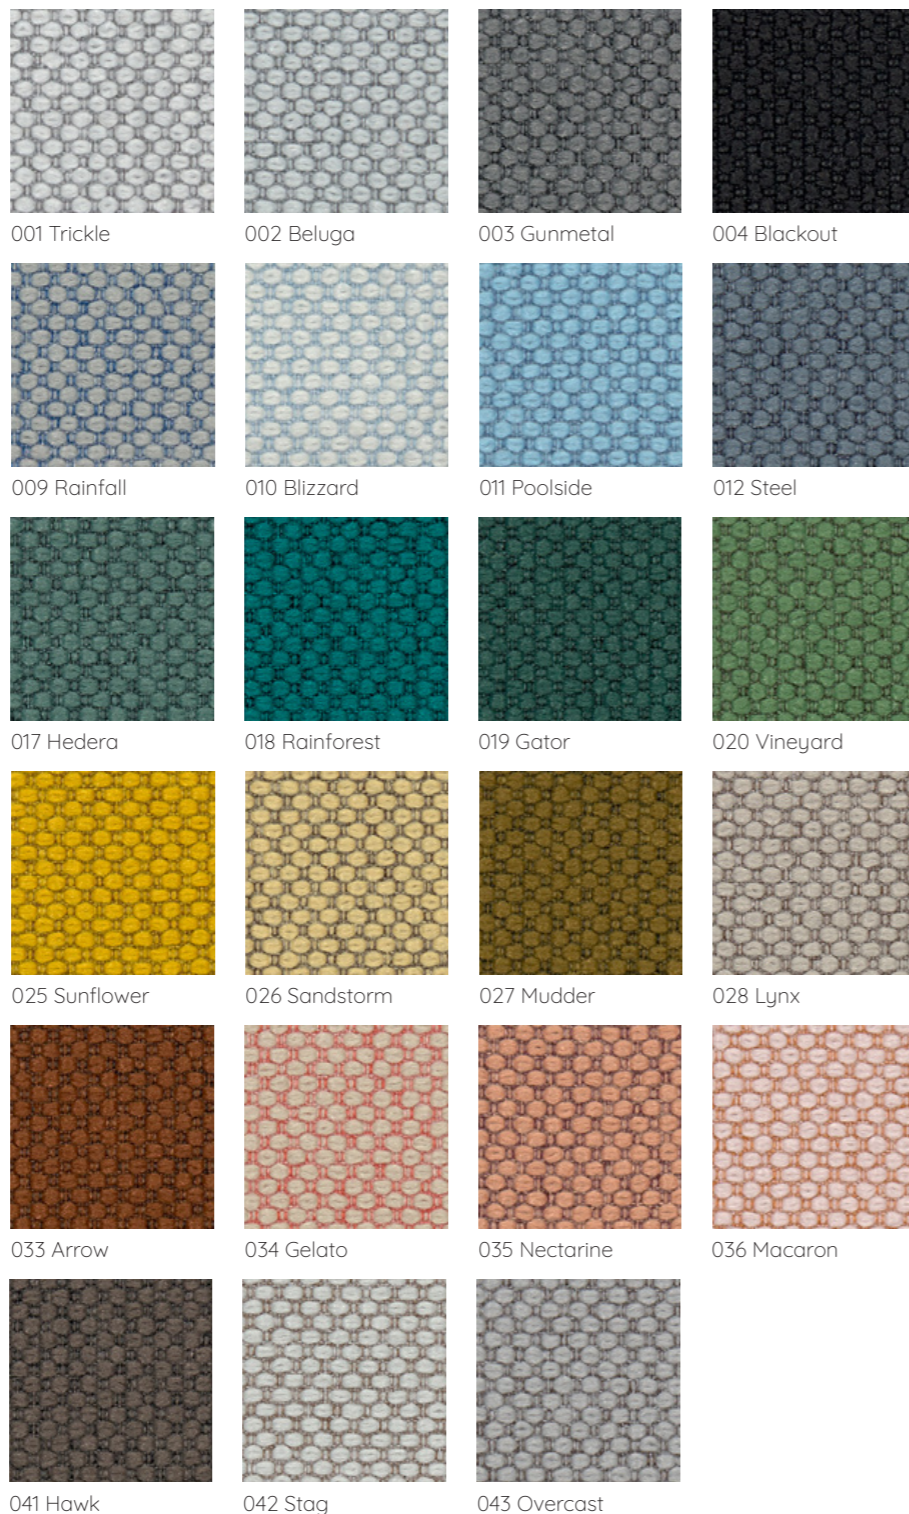

100,000 double rubs Wyzenbeek

**Pilling**

5 (ASTM 3511 1-5)

**Lightfastness**

40+ hours

**Environmental**

Greenguard Gold Certified  
GRS Certified Content  
REACH Compliant  
Contains Recycled Content  
FR Free