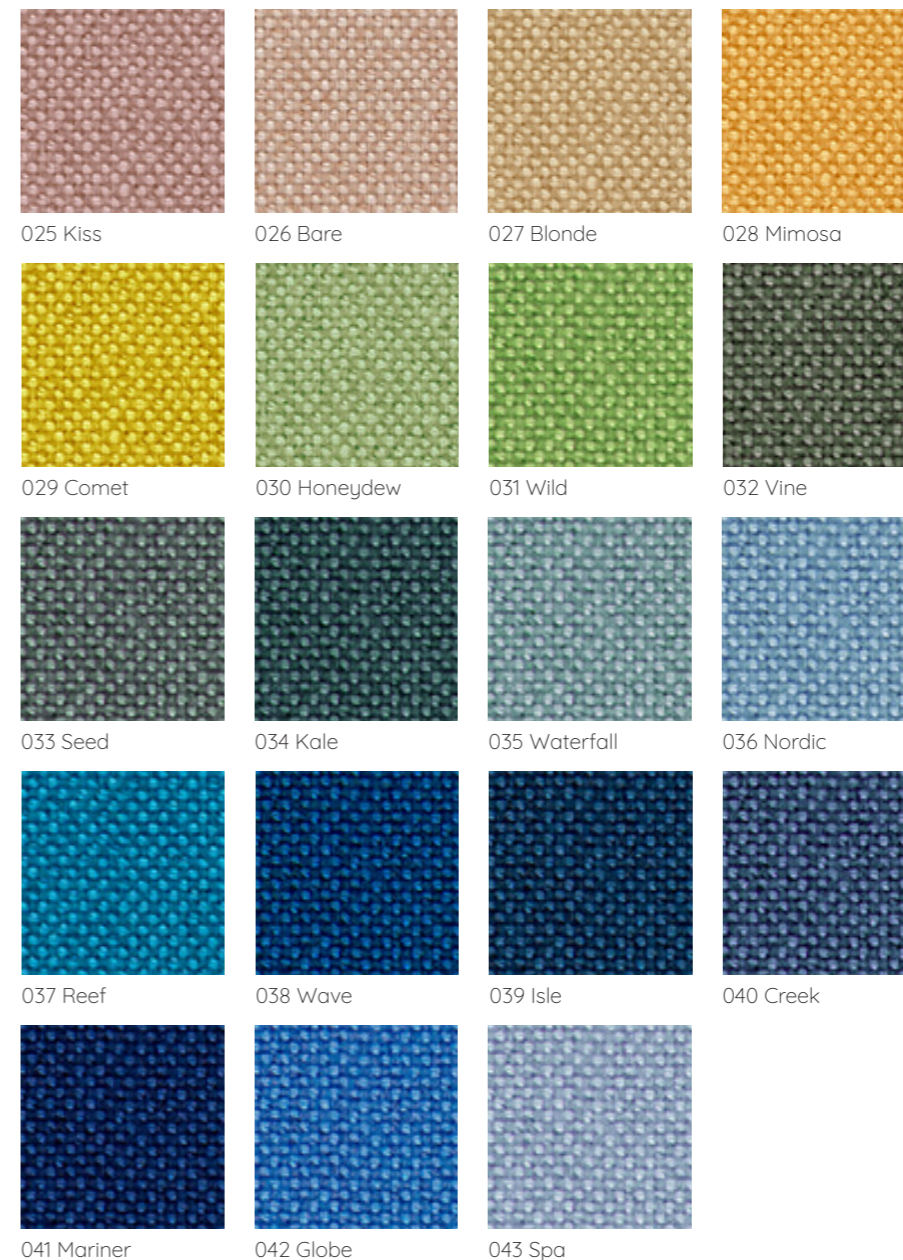

Maharam Meld

Category
Maharam upholstery

Designed by
Maharam

Application
Indoor only

Composition
68% post-consumer recycled polyester
32% polyester

Finish
Stain repellent

Weight
500 g/m² (16.5 oz/sq ft)

Width
approx. 137cm

Abrasion
100,000 double rubs Wyzenbeek

Pilling
5 (ASTM 3511 1-5)

Lightfastness
40+ hours

Environmental
Greenguard Gold Certified
GRS Certified Content
REACH Compliant
Contains Recycled Content
FR Free

Cat C