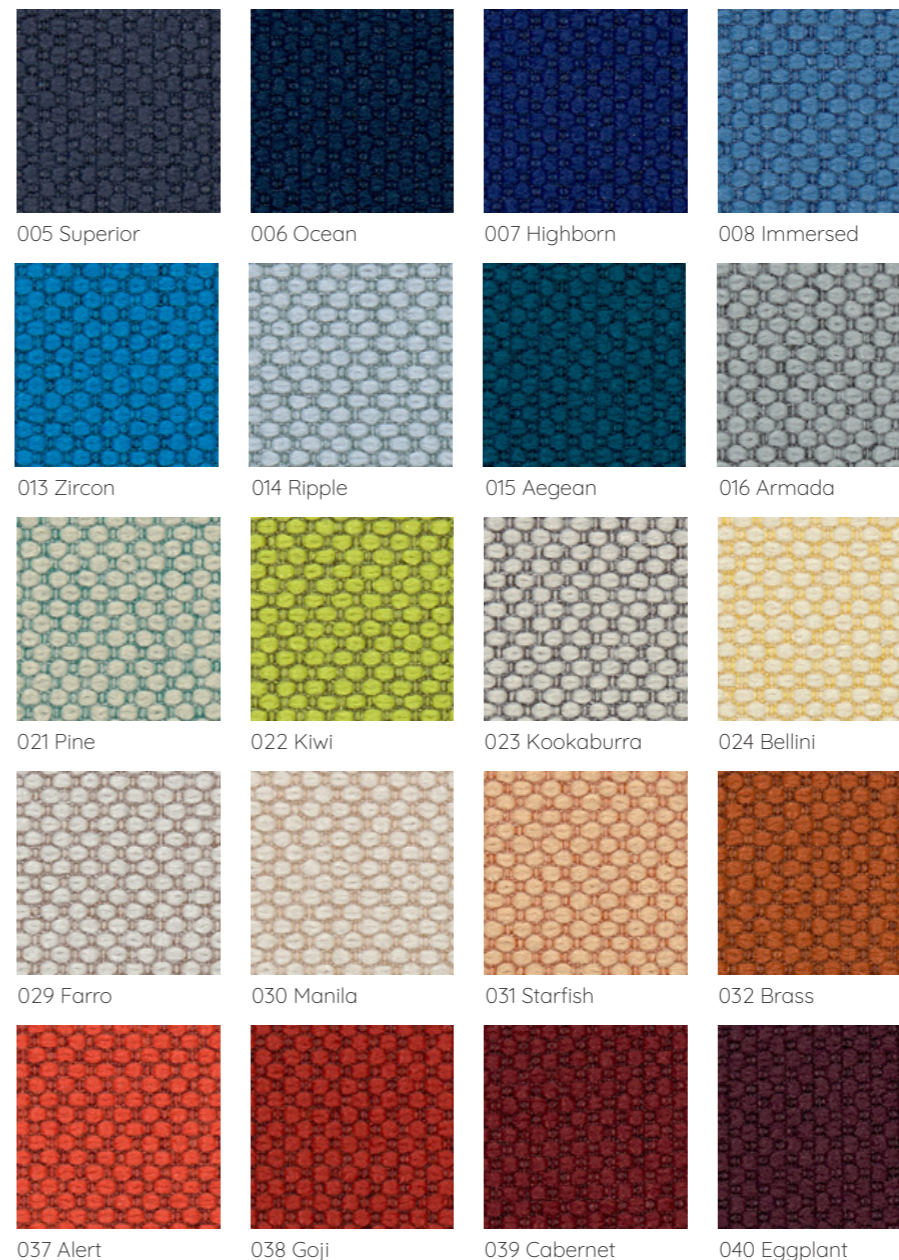

Maharam Merit

Category

Maharam upholstery

Designed by

Maharam

Application

Indoor only

Composition

76% post-consumer recycled polyester
24% polyester

Finish

Stain repellent

Weight

500 g/m² (17.1 oz/sq ft)

Width

approx. 137cm

Abrasion

100,000 double rubs Wyzenbeek

Pilling

5 (ASTM 3511 1-5)

Lightfastness

40+ hours

Environmental

Greenguard Gold Certified
GRS Certified Content
REACH Compliant
Contains Recycled Content
FR Free

Cat C