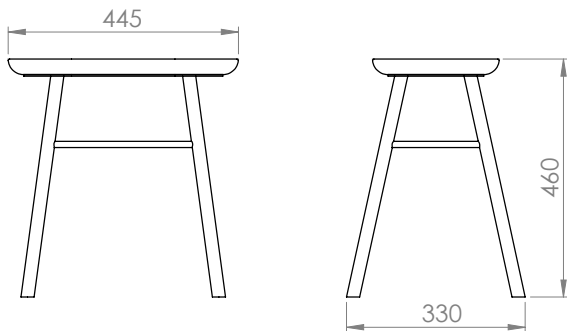

jam

Sit Stool

Production

Design: Daniel Emma (SA)
Manufacture: Martin Murray (SA), Morestel Powder Coaters (SA), JamFactory (SA)

Category

Furniture

Environment

Indoor

Dimensions

H 460 x W 445 x D 330 mm
Seat depth - 245 mm

Frame Finish

Black

Yellow

Olive

Rose

Grey

Seat Finish

Tasmanian
Blackwood

Tasmanian
Oak

Upholstered

Material

Frame: Steel, powder coat finish
Timber seat: Solid timber
Upholstered seat: Kvadrat Maharam house range

Made to Order

Option to customise powder coat finish.

Warranty

3 years structural

Cleaning & Care

Refer to the jam care + maintenance guide for cleaning instructions.